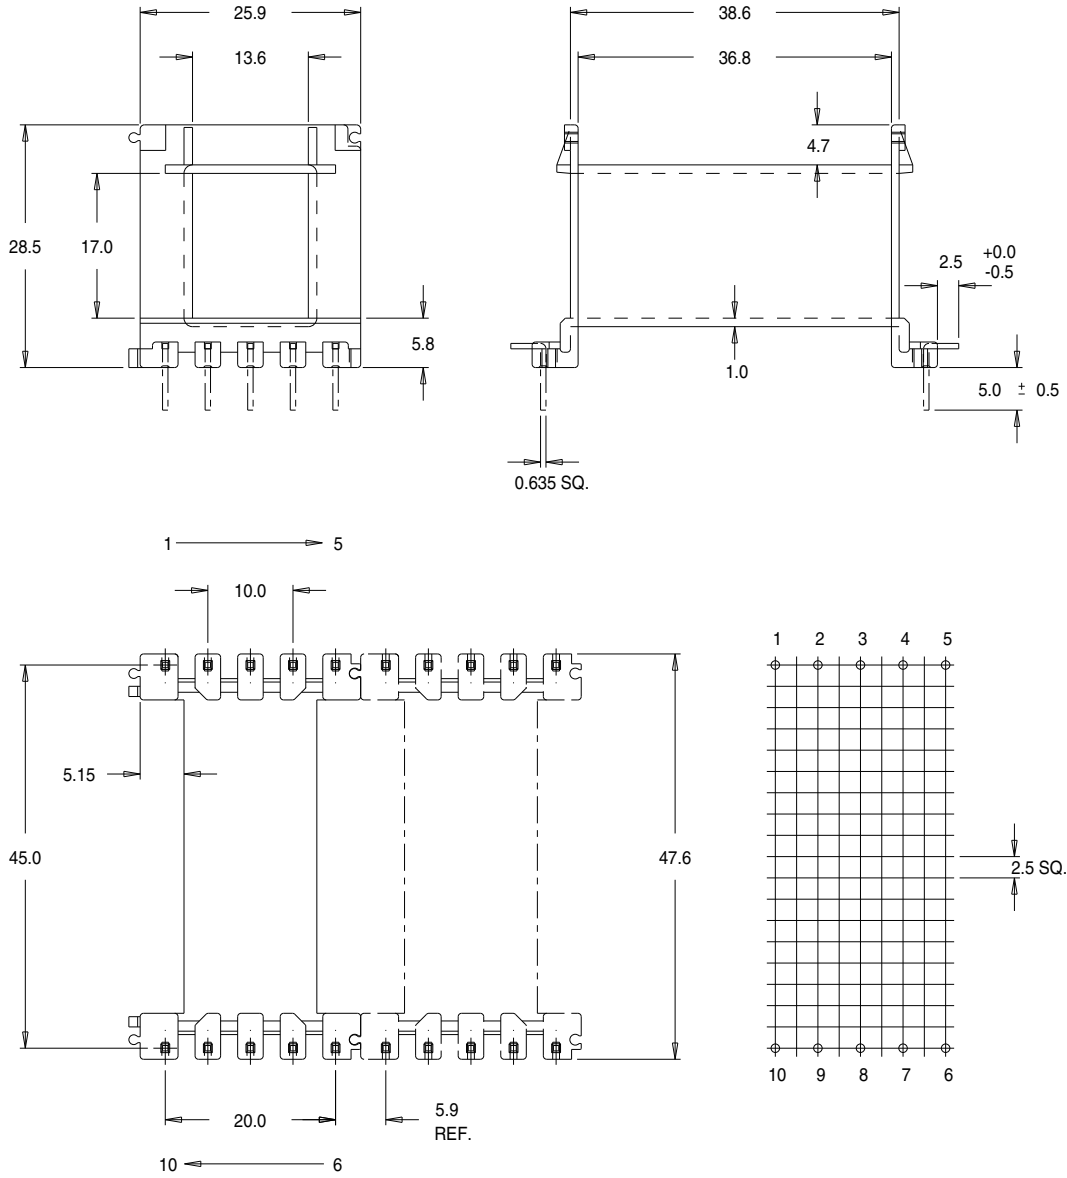

Part No. U39176

UI39 x 17.0 Single Section 'U' Range Bobbin

Dimensions in millimetres.

Issue 1